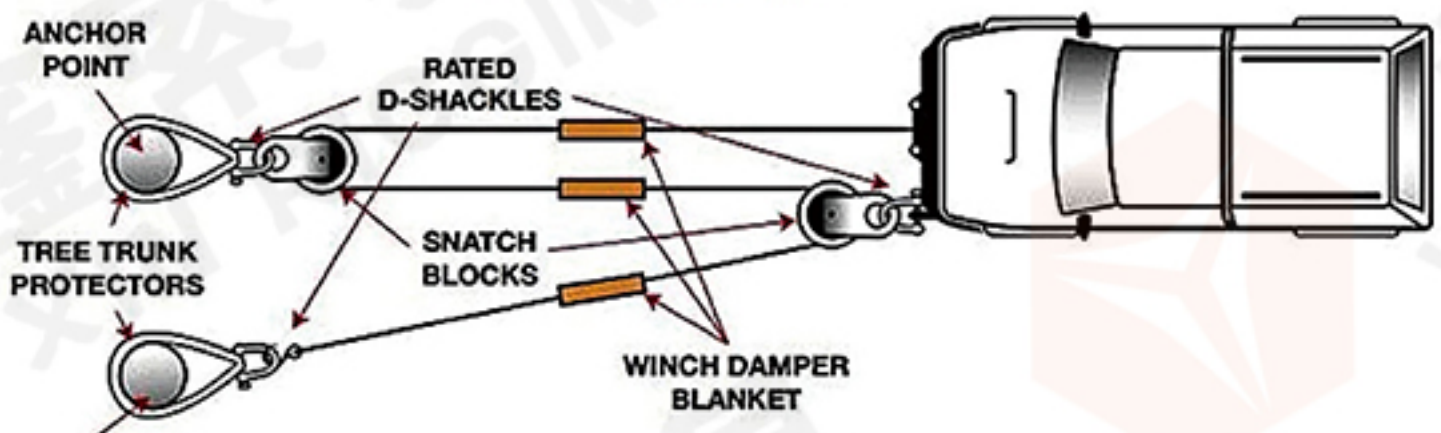

*Multi-Strings