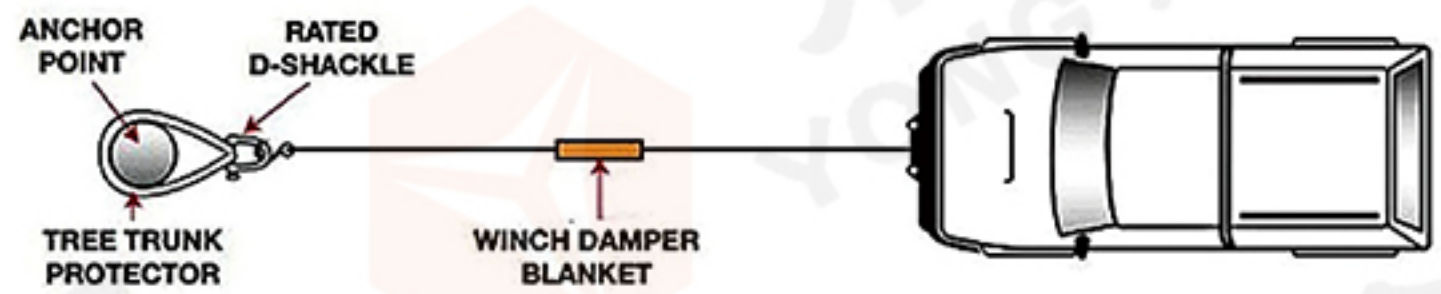

The Use Of The Snatch Block Pulley