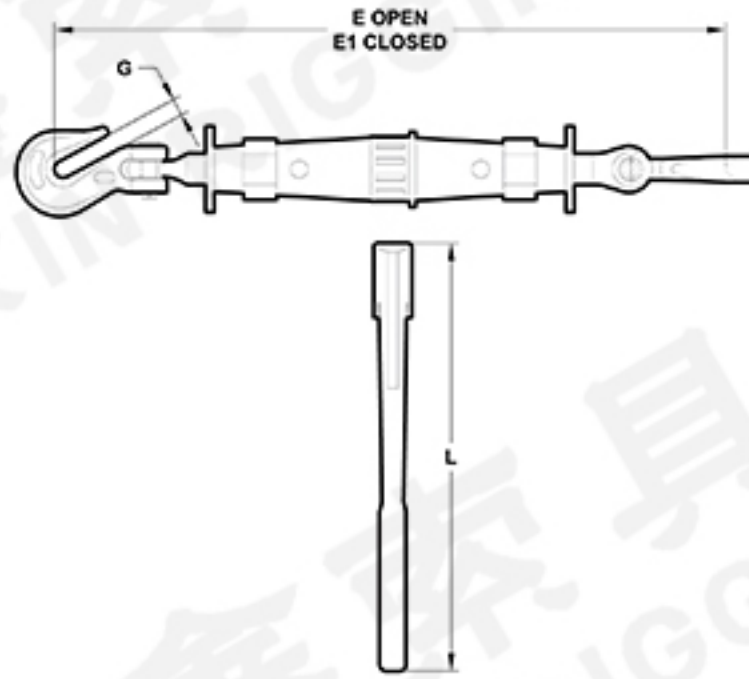

YXR1412

US TYPE SPRING RATCHET LOAD BINDER

ITEM NO.	SIZE (IN)	WLL (LBS)	MBL (LBS)	WT (LBS)	DIMENSIONS (IN)					
					A	C	E	E1	E2	G
YXR1412-01	5/16-3/8	5400	19000	18.32	13.98	2.56	30.82	37.16	38.26	0.50
YXR1412-02	3/8-1/2	9200	33000	19.2	13.98	2.56	31.61	38.11	39.21	0.65

YXR1413

US TYPE SPRING LEVER LOAD BINDER

ITEM NO.	SIZE (IN)	WLL (LBS)	MBL (LBS)	WT (LBS)	DIMENSIONS (IN)						
					B	C	C1	D	E	F	G
YXR1413-01	5/16-3/8	5400	19000	14.96	31.77	27.67	28.77	15.75	11.30	19.09	0.50
YXR1413-02	3/8-1/2	9200	33000	19.36	35.23	30.11	31.21	17.36	12.80	20.63	0.65

YXR1414

EN12195-3 TYPE SHORT HANDLE RATCHET LOAD BINDER

ITEM NO.	SIZE	LC (KN)	BF (KN)	WT (KG)	DIMENSIONS (IN)			
					A	C	E1	E
YXR1414-01	8mm	40	80	3.05	198	65	508	344
YXR1414-02	10mm	63	126	3.12	228	65	512	347