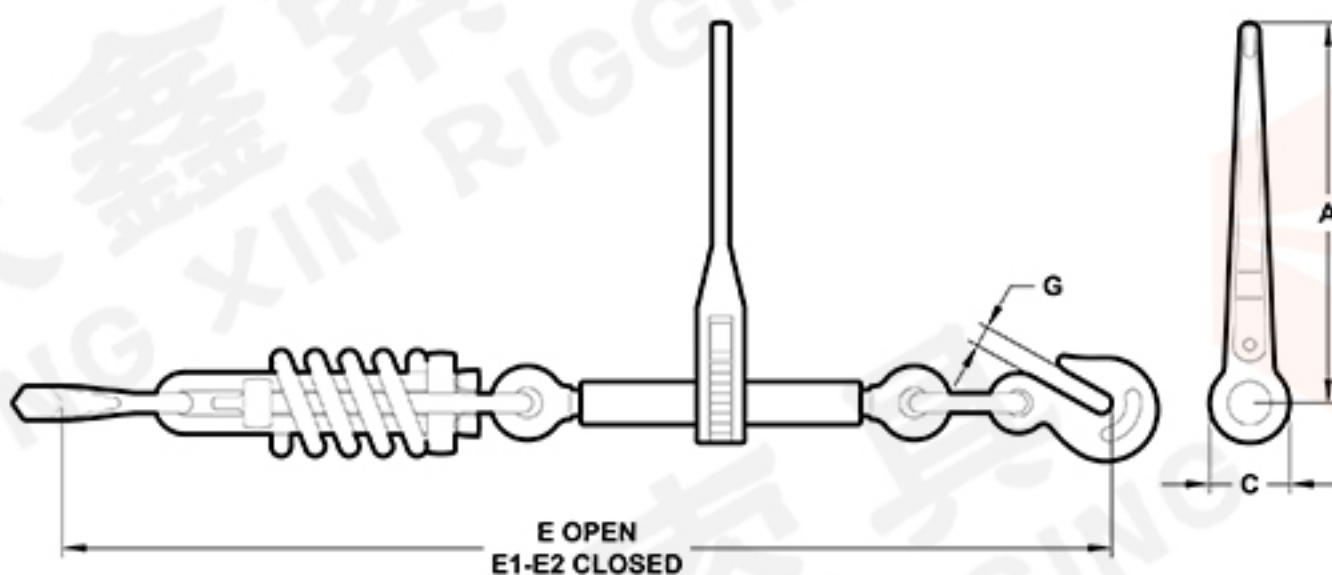

YXR1408

AUSTRALIA TYPE LEVER LOAD BINDER WITH CLAW HOOK

ITEM NO.	SIZE	WLL (KG)	MBL (KG)	WT (KG)	DIMENSIONS (MM)					
					A	B	C	E	F	G
YXR1408-01	7-8mm	3800	8600	3.8	400	633	529	300	298	9.5
YXR1408-02	10mm	6000	12000	5.8	441	735	605	345	344	11.5

YXR1409

AUSTRALIA TYPE RATCHET LOAD BINDER WITH CLAW HOOK

ITEM NO.	SIZE	WLL (KG)	MBS (KG)	WT (KG)	DIMENSIONS (MM)				
					A	C	E	E1	G
YXR1409-01	7-8mm	3800	8600	4.8	355	65	609	773	9.5
YXR1409-02	10mm	6000	12000	5.1	355	65	644	809	11.5

YXR1410

US TYPE RECOILESS LEVER LOAD BINDER

ITEM NO.	SIZE (IN)	WLL (LBS)	MBL (LBS)	WT (LBS)	DIMENSIONS (IN)					
					A	B	C	E	F	G
YXR1410-01	5/16-3/8	5400	19000	9.46	12.99	23.94	19.76	11.30	11.22	0.50
YXR1410-02	3/8-1/2	9200	33000	14.51	19.33	28.27	23.46	12.80	12.76	0.65

YXR1411

US TYPE LIGHT LEVER LOAD BINDER

ITEM NO.	SIZE (MM)	WLL (KG)	MBL (KG)	WT (KG)	DIMENSIONS (IN)			
					A	B	C	D
YXR11411-01	250	250	500	1.43	9.5	9.37	6.5	0.275
YXR11411-02	375	275	750	1.52	9.5	9.37	6.5	0.394