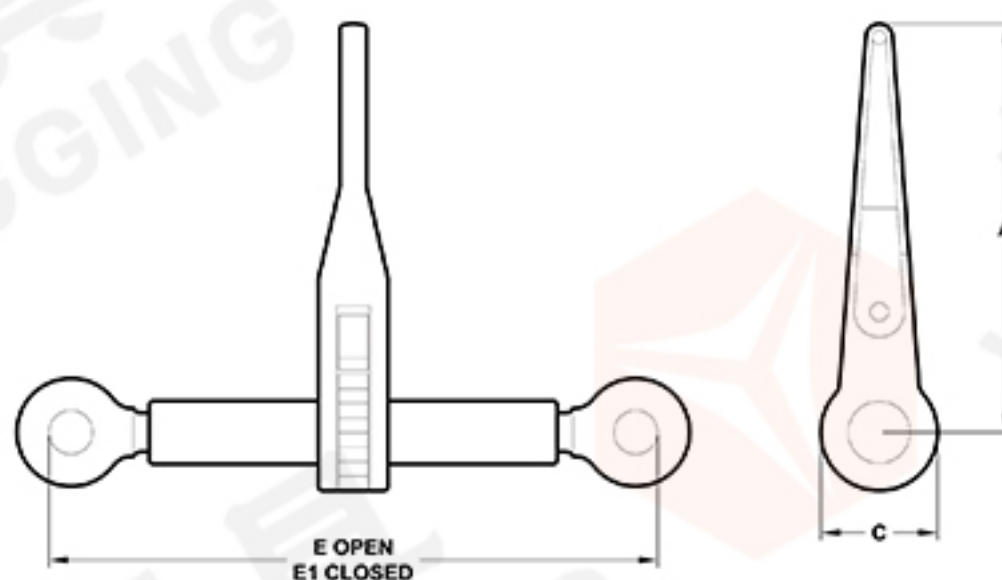

YXR1411

US TYPE LIGHT LEVER LOAD BINDER

ITEM NO.	SIZE (MM)	WLL (KG)	MBL (KG)	WT (KG)	DIMENSIONS (IN)			
					A	B	C	D
YXR11411-01	250	250	500	1.43	9.5	9.37	6.5	0.275
YXR11411-02	375	275	750	1.52	9.5	9.37	6.5	0.394

YXR1412

US TYPE SPRING RATCHET LOAD BINDER

ITEM NO.	SIZE (IN)	WLL (LBS)	MBL (LBS)	WT (LBS)	DIMENSIONS (IN)					
					A	C	E	E1	E2	G
YXR1412-01	5/16-3/8	5400	19000	18.32	13.98	2.56	30.82	37.16	38.26	0.50
YXR1412-02	3/8-1/2	9200	33000	19.2	13.98	2.56	31.61	38.11	39.21	0.65

YXR1413

US TYPE SPRING LEVER LOAD BINDER

ITEM NO.	SIZE (IN)	WLL (LBS)	MBL (LBS)	WT (LBS)	DIMENSIONS (IN)						
					B	C	C1	D	E	F	G
YXR1413-01	5/16-3/8	5400	19000	14.96	31.77	27.67	28.77	15.75	11.30	19.09	0.50
YXR1413-02	3/8-1/2	9200	33000	19.36	35.23	30.11	31.21	17.36	12.80	20.63	0.65