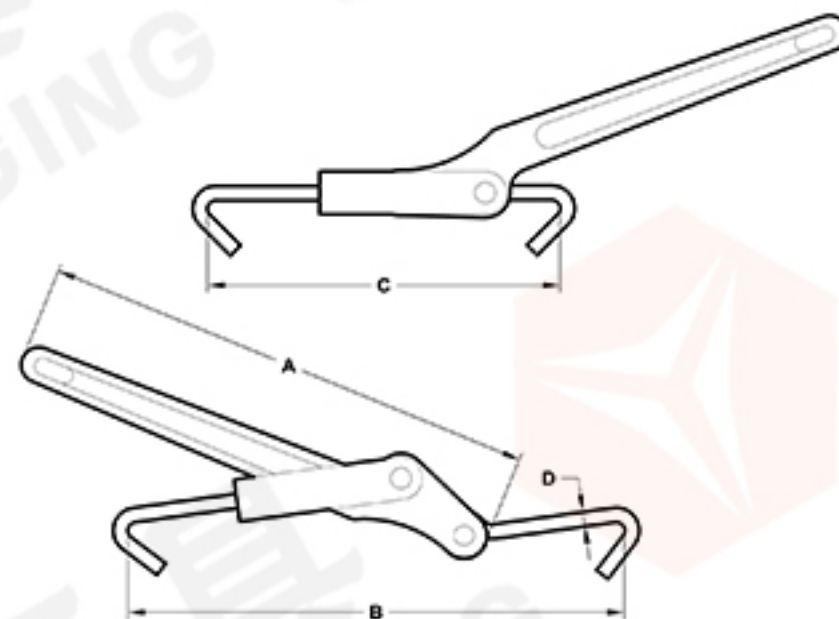

YXR1408

AUSTRALIA TYPE LEVER LOAD BINDER WITH CLAW HOOK

ITEM NO.	SIZE	WLL (KG)	MBL (KG)	WT (KG)	DIMENSIONS (MM)					
					A	B	C	E	F	G
YXR1408-01	7-8mm	3800	8600	3.8	400	633	529	300	298	9.5
YXR1408-02	10mm	6000	12000	5.8	441	735	605	345	344	11.5

YXR1409

AUSTRALIA TYPE RATCHET LOAD BINDER WITH CLAW HOOK

ITEM NO.	SIZE	WLL (KG)	MBS (KG)	WT (KG)	DIMENSIONS (MM)				
					A	C	E	E1	G
YXR1409-01	7-8mm	3800	8600	4.8	355	65	609	773	9.5
YXR1409-02	10mm	6000	12000	5.1	355	65	644	809	11.5

YXR1410

US TYPE RECOILESS LEVER LOAD BINDER

ITEM NO.	SIZE (IN)	WLL (LBS)	MBL (LBS)	WT (LBS)	DIMENSIONS (IN)					
					A	B	C	E	F	G
YXR1410-01	5/16-3/8	5400	19000	9.46	12.99	23.94	19.76	11.30	11.22	0.50
YXR1410-02	3/8-1/2	9200	33000	14.51	19.33	28.27	23.46	12.80	12.76	0.65

YXR1411

US TYPE LIGHT LEVER LOAD BINDER

ITEM NO.	SIZE (MM)	WLL (KG)	MBL (KG)	WT (KG)	DIMENSIONS (IN)			
					A	B	C	D
YXR11411-01	250	250	500	1.43	9.5	9.37	6.5	0.275
YXR11411-02	375	275	750	1.52	9.5	9.37	6.5	0.394