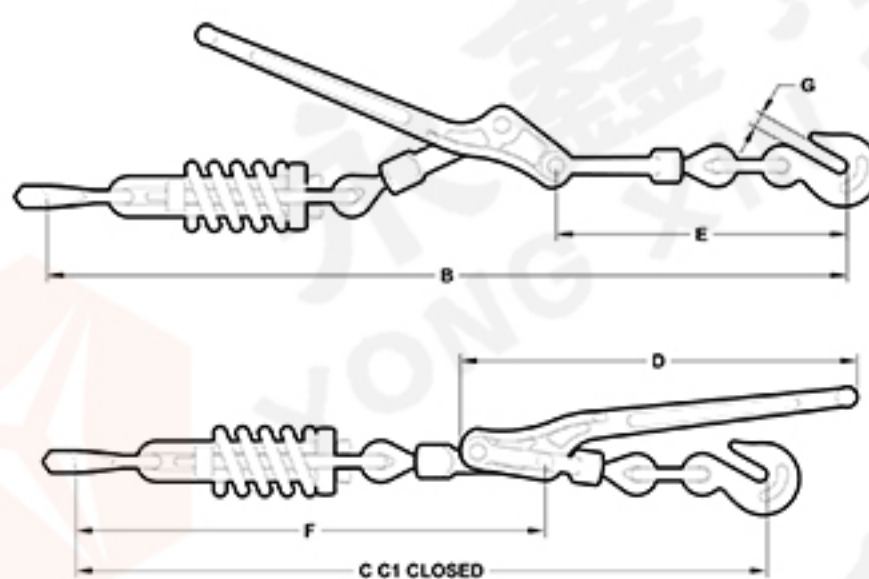

YXR1408

AUSTRALIA TYPE LEVER LOAD BINDER WITH CLAW HOOK

ITEM NO.	SIZE	WLL (KG)	MBL (KG)	WT (KG)	DIMENSIONS (MM)					
					A	B	C	E	F	G
YXR1408-01	7-8mm	3800	8600	3.8	400	633	529	300	298	9.5
YXR1408-02	10mm	6000	12000	5.8	441	735	605	345	344	11.5

YXR1410

US TYPE RECOILESS LEVER LOAD BINDER

ITEM NO.	SIZE (IN)	WLL (LBS)	MBL (LBS)	WT (LBS)	DIMENSIONS (IN)					
					A	B	C	E	F	G
YXR1410-01	5/16-3/8	5400	19000	9.46	12.99	23.94	19.76	11.30	11.22	0.50
YXR1410-02	3/8-1/2	9200	33000	14.51	19.33	28.27	23.46	12.80	12.76	0.65

YXR1411

US TYPE LIGHT LEVER LOAD BINDER

ITEM NO.	SIZE (MM)	WLL (KG)	MBL (KG)	WT (KG)	DIMENSIONS (IN)			
					A	B	C	D
YXR11411-01	250	250	500	1.43	9.5	9.37	6.5	0.275
YXR11411-02	375	275	750	1.52	9.5	9.37	6.5	0.394

YXR1412

US TYPE SPRING RATCHET LOAD BINDER

ITEM NO.	SIZE (IN)	WLL (LBS)	MBL (LBS)	WT (LBS)	DIMENSIONS (IN)					
					A	C	E	E1	E2	G
YXR1412-01	5/16-3/8	5400	19000	18.32	13.98	2.56	30.82	37.16	38.26	0.50
YXR1412-02	3/8-1/2	9200	33000	19.2	13.98	2.56	31.61	38.11	39.21	0.65