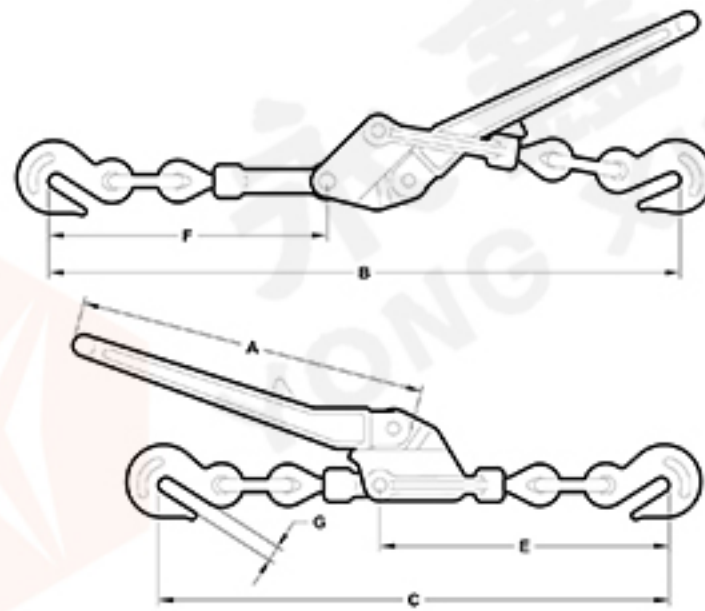

YXR1407

AUSTRALIA TYPE RATCHET LOAD BINDER WITH WING HOOK

ITEM NO.	SIZE	WLL (KG)	MBL (KG)	WT (KG)	DIMENSIONS (MM)				
					A	C	E1	E	G
YXR1407-01	6mm	2300	4600	1.69	210	42	415	528	10
YXR1407-02	7-8mm	3800	8600	4.9	355	65	590	754	11
YXR1407-03	10mm	6000	12000	5.4	355	65	610	775	12
YXR1407-04	13mm	9000	18000	7.5	355	65	700	870	15

YXR1408

AUSTRALIA TYPE LEVER LOAD BINDER WITH CLAW HOOK

ITEM NO.	SIZE	WLL (KG)	MBL (KG)	WT (KG)	DIMENSIONS (MM)					
					A	B	C	E	F	G
YXR1408-01	7-8mm	3800	8600	3.8	400	633	529	300	298	9.5
YXR1408-02	10mm	6000	12000	5.8	441	735	605	345	344	11.5

YXR1409

AUSTRALIA TYPE RATCHET LOAD BINDER WITH CLAW HOOK

ITEM NO.	SIZE	WLL (KG)	MBS (KG)	WT (KG)	DIMENSIONS (MM)				
					A	C	E	E1	G
YXR1409-01	7-8mm	3800	8600	4.8	355	65	609	773	9.5
YXR1409-02	10mm	6000	12000	5.1	355	65	644	809	11.5

YXR1410

US TYPE RECOILESS LEVER LOAD BINDER

ITEM NO.	SIZE (IN)	WLL (LBS)	MBL (LBS)	WT (LBS)	DIMENSIONS (IN)					
					A	B	C	E	F	G
YXR1410-01	5/16-3/8	5400	19000	9.46	12.99	23.94	19.76	11.30	11.22	0.50
YXR1410-02	3/8-1/2	9200	33000	14.51	19.33	28.27	23.46	12.80	12.76	0.65